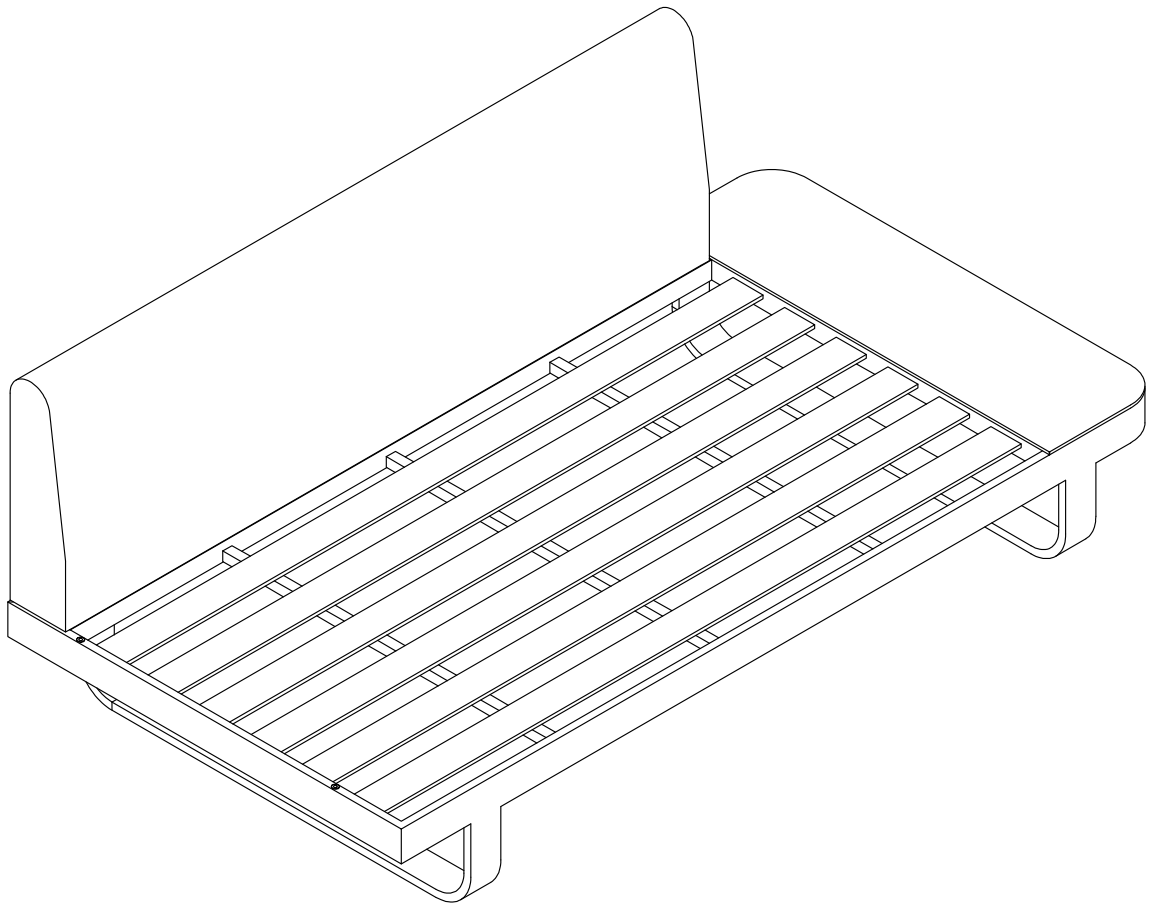

ESSENTIALS®

2