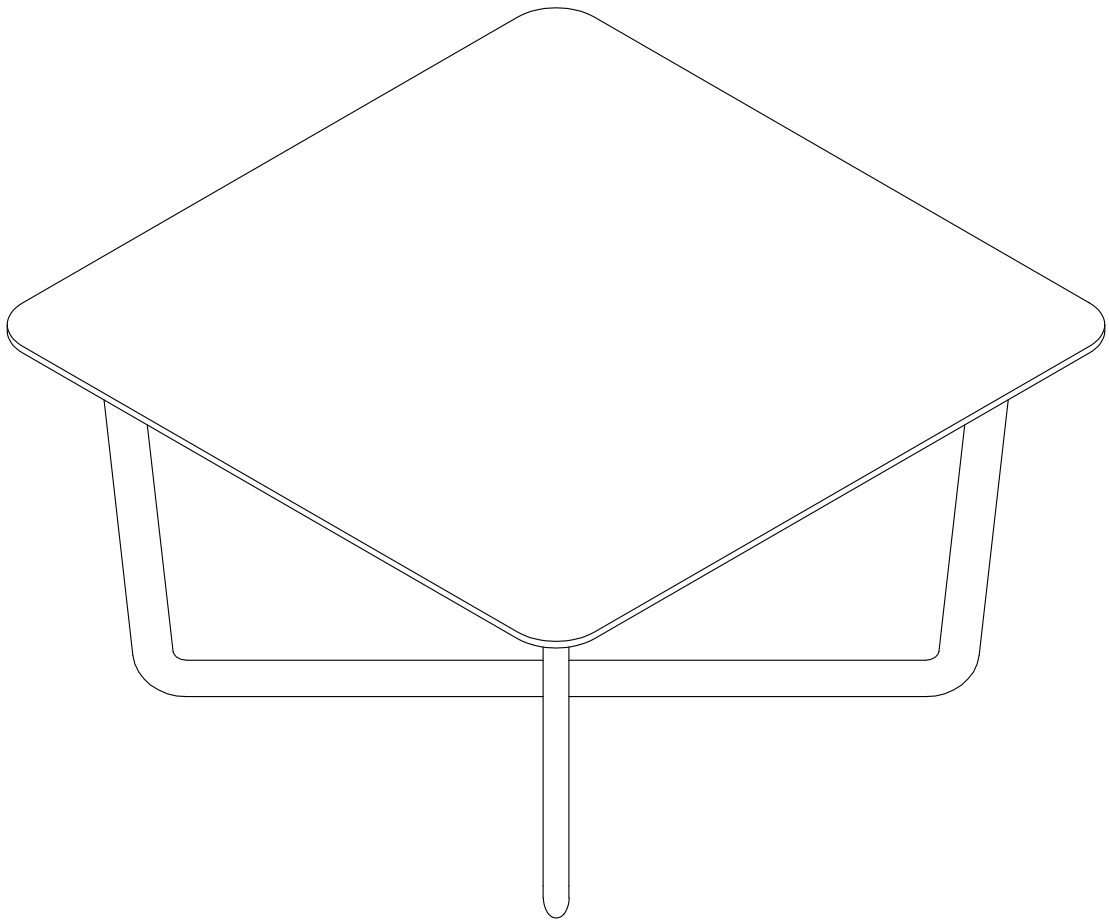

ESSENTIALS®

2