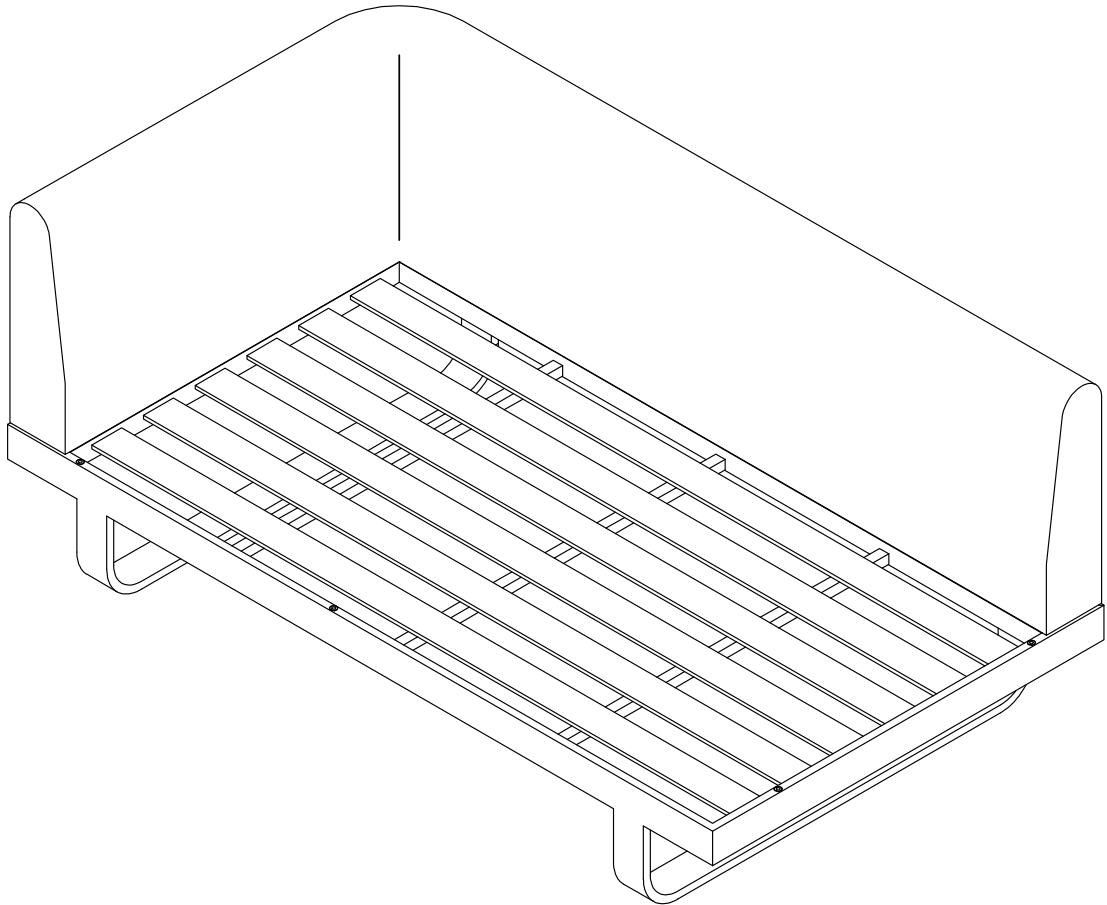

ESSENTIALS®

2