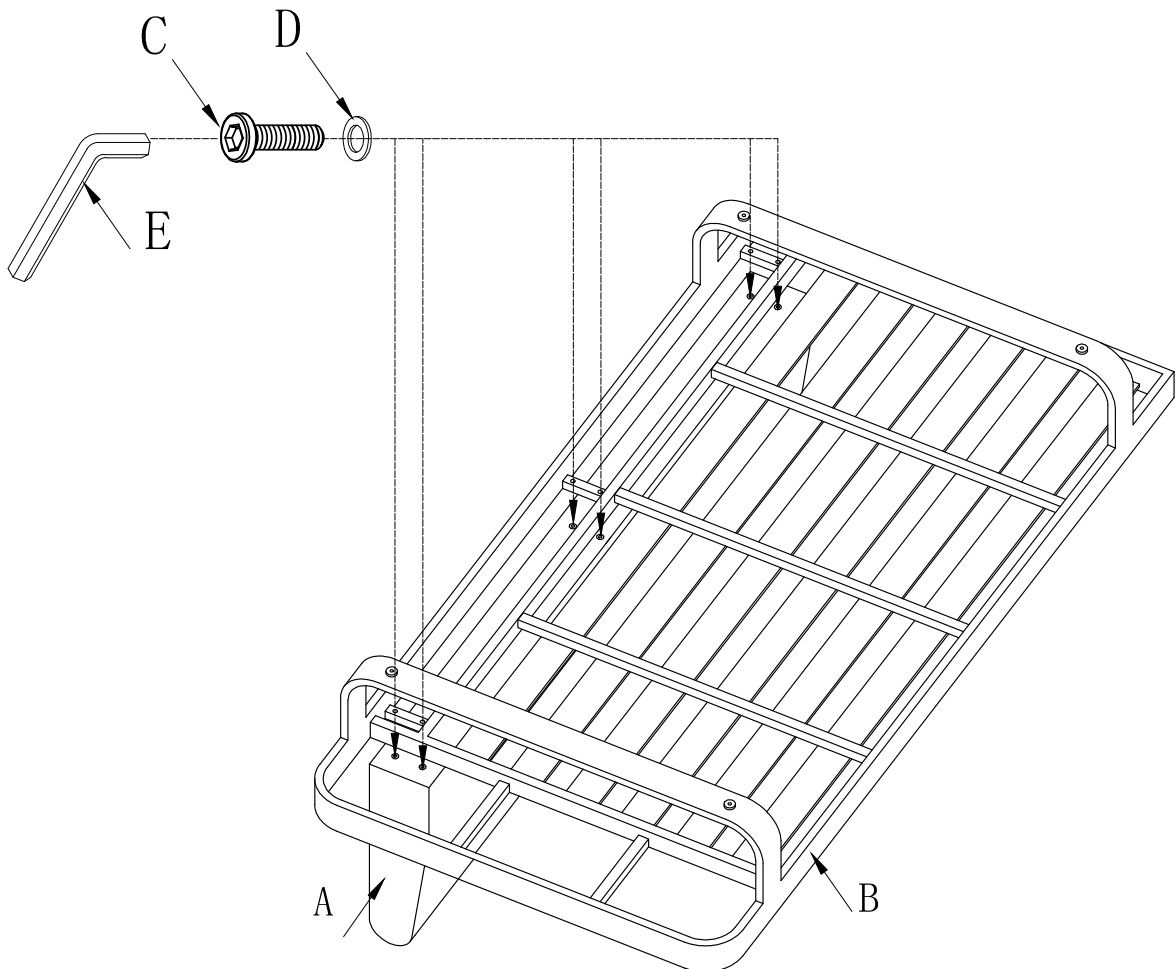

LOUNGE SET COVER

ESSENTIALS[®]

A x1

B x1

C x6

1/4" x 40mm

D x6

E x1

1

ESSENTIALS[®]

2

ESSENTIALS[®]

A x1

B x1

C x10

1/4" x 40mm