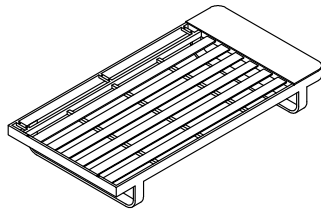

86 x 165,5 x 68,5 cm

2x

COFFEE TABLE

60 x 60 x 34,5 cm

1x

SIDE TABLE

35 x 35 x 44,5 cm

1x

LOUNGE SET COVER

ESSENTIALS[®]

A x1

B x1

C x6

1/4" x 40mm

D x6

E x1

1

ESSENTIALS[®]

2

ESSENTIALS[®]

A x1

B x1

C x10

1/4" x 40mm