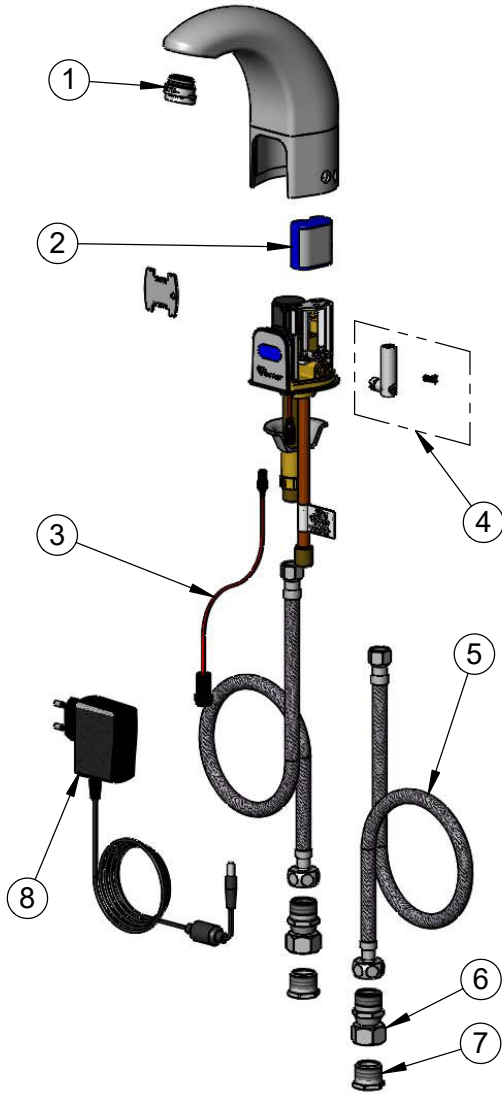

ITEM NO.	SALES NO.	DESCRIPTION
1	B-0199-08-N05	0.5 GPM VR Spray Device, 13/16-27 Male with VR key
2	019087-45	6VDC Lithium Battery, CR-P2
3	019088-45	Auxiliary Power Connector Cable
4	019082-45	Lever Asm & Body Screw Kit w/ L-Key
5	018544-45	SS Flex Hose
6	019562-45	Check Valve Adapter, 1/2" NPSM
7	020498-25	Hex Bushing, G 3/8" Female x 1/2 NPSM Male w/ Sealing Washer
8	5EF-0011	EU Transformer, 100-240 VAC
9	019086-45	Body Plug, Pre-Set Temperature

A maximum of (8) ChekPoint faucets can be powered by EC-HARDWIRE ChekPoint Hardwire AC Transformer when connected using EC-ADEWIRE cables. (Both sold separately)

Optional Plug Replaces Lever Handle When Pre-setting Temperature (Installs from Inside of Body)

015425-45
VR Aerator Key

018543-45
Torx T-20 VR L-Key

Flow Control Switches are Located Behind the Sensor.
Remove Battery to Access Switches.

* Switches are set to DEFAULT position:

- Auto Time Out = 15 seconds
- Shut Off Delay = 1 second
- Auto Flush = OFF

Product Specifications:
 Chrome Plated Brass Above Deck Electronics Faucet, Single Hole Deck Mount, Cast Spout w/ 0.5 GPM VR Non-Aerated Spray Device, Point-of-Use Temperature Control, Battery or AC Adapter Powered, EU Transformer, 19" Stainless Steel Flexible Supply Lines & G 3/8" Female Inlet Adapters