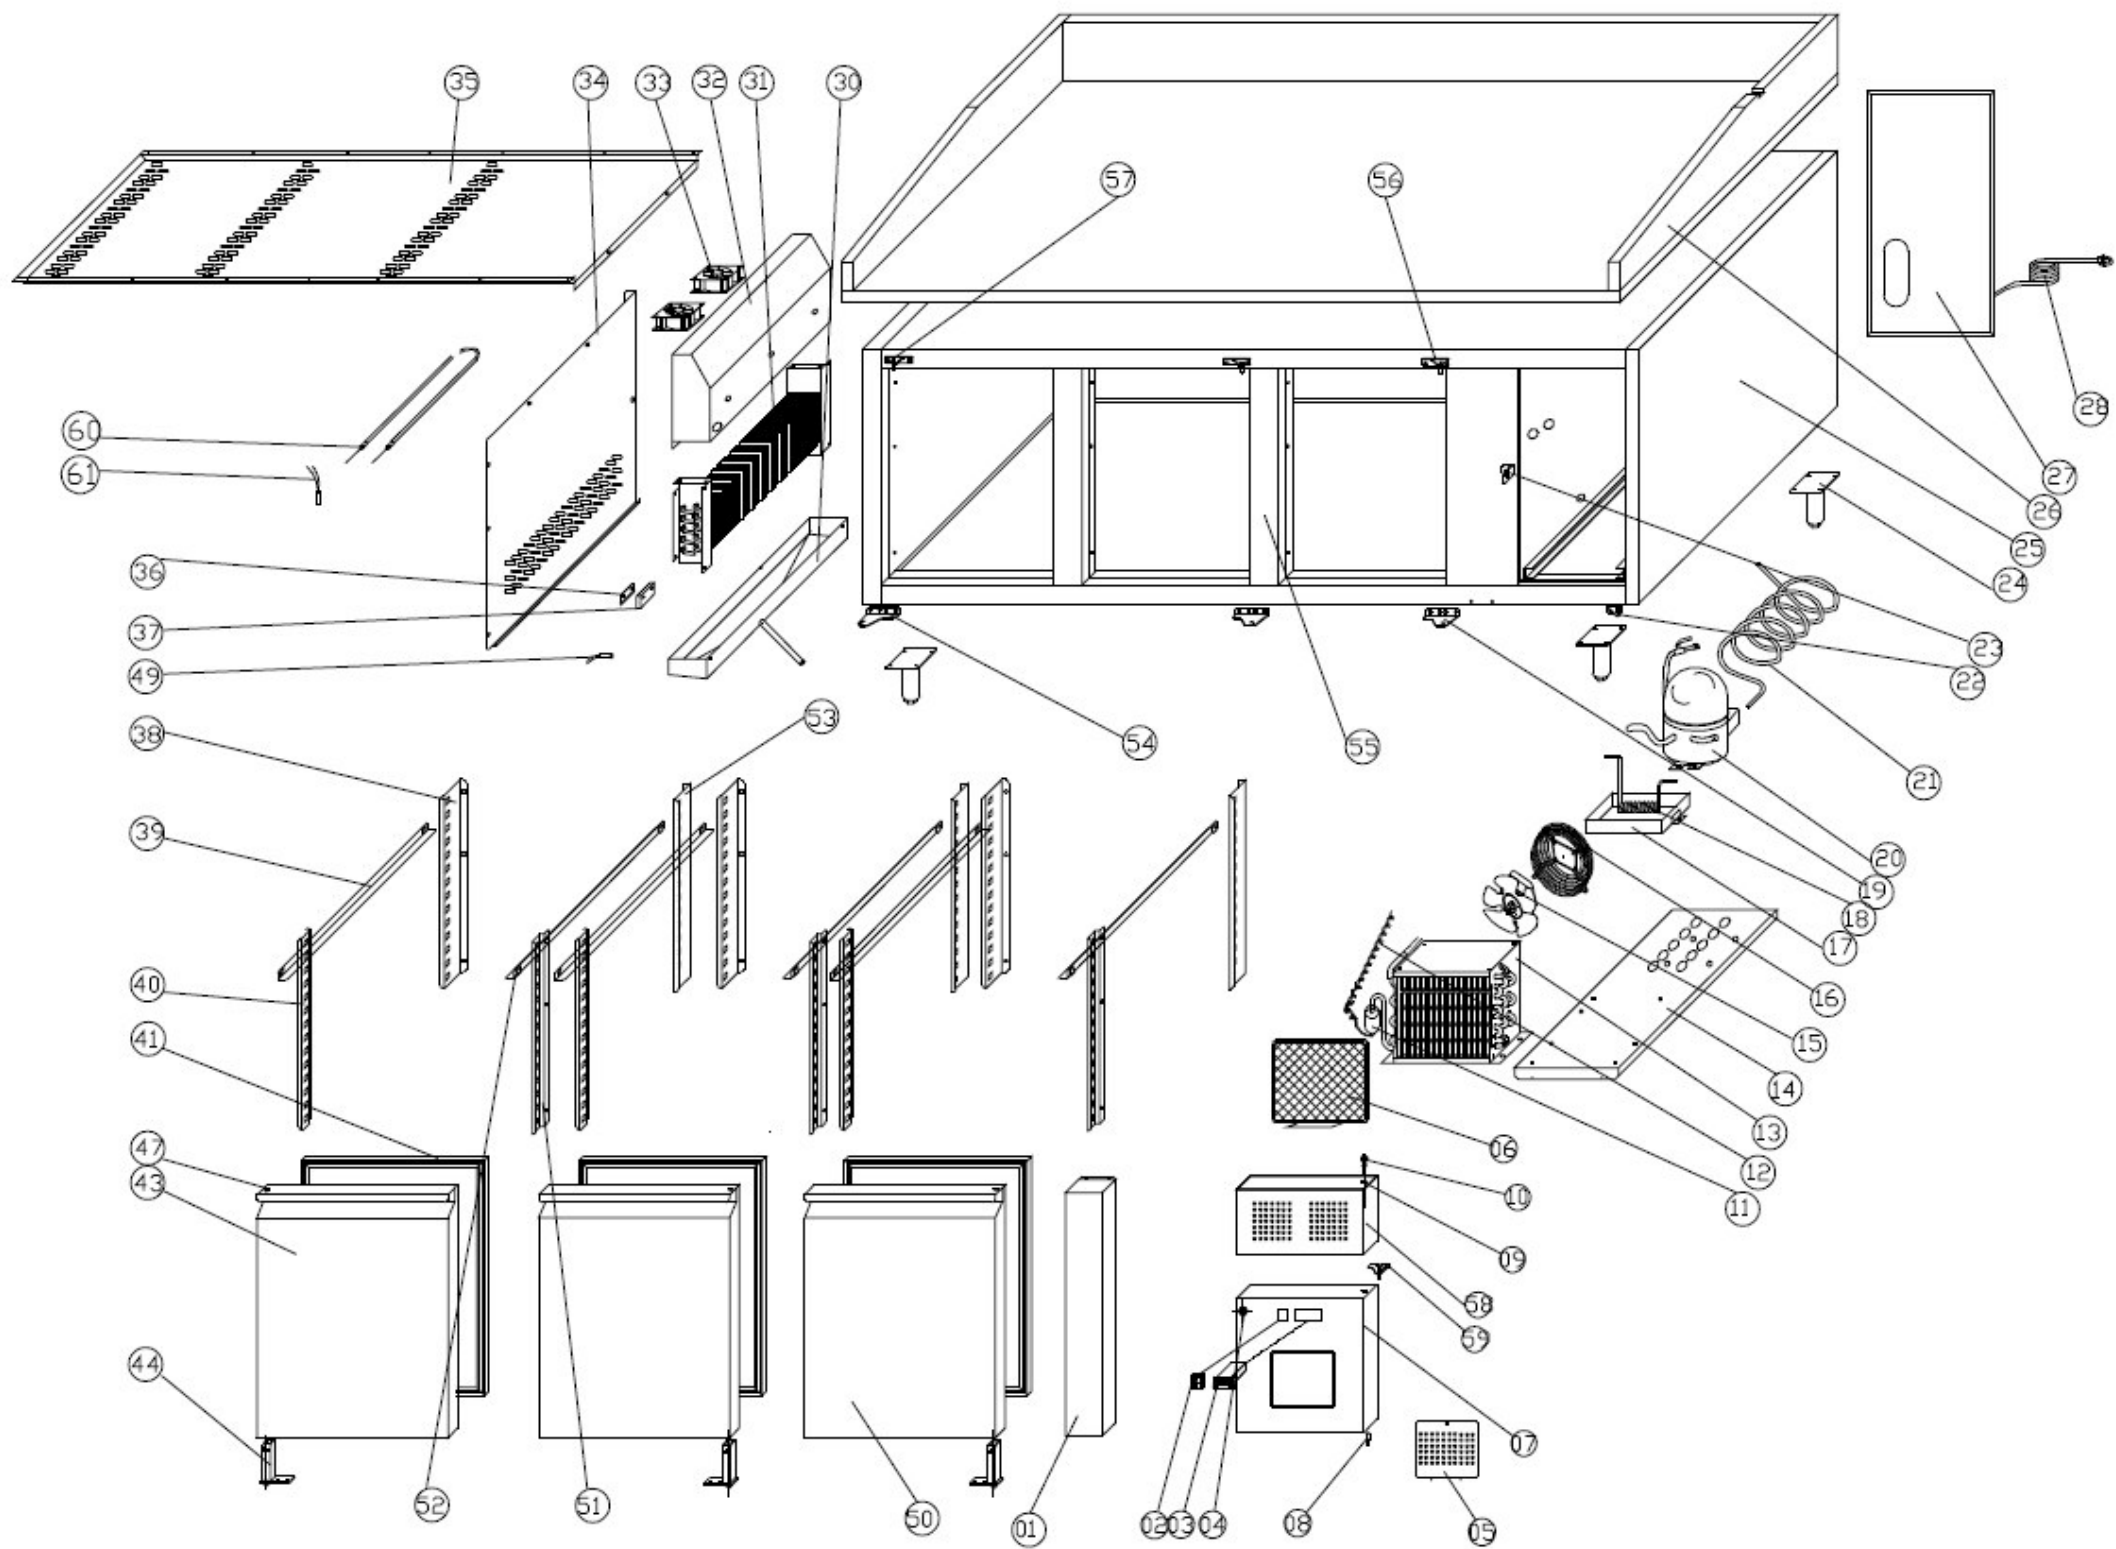

Explosionszeichnung

**Kühltisch
Pizza 3600**

KBS Gastrotechnik GmbH - Johannes-Kepler-Str. 14 - 55129 Mainz

SPARE PARTS LIST

NØ.	CODE	NAME	MODEL	QUY.
1	GN2100TN.01	Fixed Front Panel		1PC
2	S900.01	Main Switch	DRH-2415-3	1PC
3	GN650BT.16C	Thermostat	DIXELL-XR06CX	1PC
4	GN2100TN.86	Lock		1PC
5	S900.51	Air Flow Window		1PC
6	U-GN2100TN.03N	Filter		1PC
7	GN2100TN.02N-L15	Front Panel		1PC
8	GN2100TN.03	Hinge Axis	Φ7	2PCS
9	GN2100TN.07	Bushing	Φ5	2PCS
10	GN2100TN.06	Nut	M5	2PCS
11	GN1410TN.14	Filter Drier	25g	1PC
13	GN2100TN.08	Condenser		1PC
14	GN2100TN.09	Unit Board		1PC
15	S900.37	Codenser Fan	BD01-01/V172-34°	1PC
16	GN650TN.46	Basketc Guard Grills		1PC
17	GN2100TN.10	Water Box		1PC
18	GN2100TN.11	Evaporate Pipe	Φ6	1PC
19	GN2100TN.12R	Door Down Hinge Right		2PCS
20	G-S903.01	Compressor	HPKD190A	1PC
21	GN2100TN.13	Suction Pipe	Φ8	1PC
22	GN2100TN.14D	Front Panel Down Hinge		1PC
23	GN2100TN.15	Lock Hook		1 PCS
24	GN650TN.07	Feet	H=150	4PCS
25	PA3100TN.1N	Body		1PC
26	PZ3600TN.01N	Top	FOAMED STAINLESS	1PC
27	GN2100TN.18	Unit Room Cover		1PC
28	S900.47	Plug		1PC
30	GN2100TN.20	Evaporator Water Pan		1PC
31	GN2100TN.21	Evaporator		1PC
32	GN4100TN.04	Fan Support		1PC
33	G-GN2100TN.11	Circuit Fan	EC-2P	2PCS
34	G-PA2100TN.3	Evaporator Cover		1PC
35	PA3100TN.4	Air Flow Conduct Board		1PC
36	GN650TN.12	Sensor Fixed Clip		1PC
37	GN650TN.17	Probe Padding		1PC
38	PA2100TN.5L	Back Support Left		3PCS
39	PA2100TN.6L	Guide Left		3PCS
40	PA2100TN.7L	Front Support Left		3PCS
41	PA2100TN.9	Gasket		3PCS
43	PA2100TN.10L	Left Door		1PC
44	GN650TN.14	Door Spring Hinge		3PCS
47	GN2100TN.07	Door Bushing	Φ6	3PCS
49	S900.32	Sensor		1PC
50	PA2100TN.10R	Right Door		2PCS